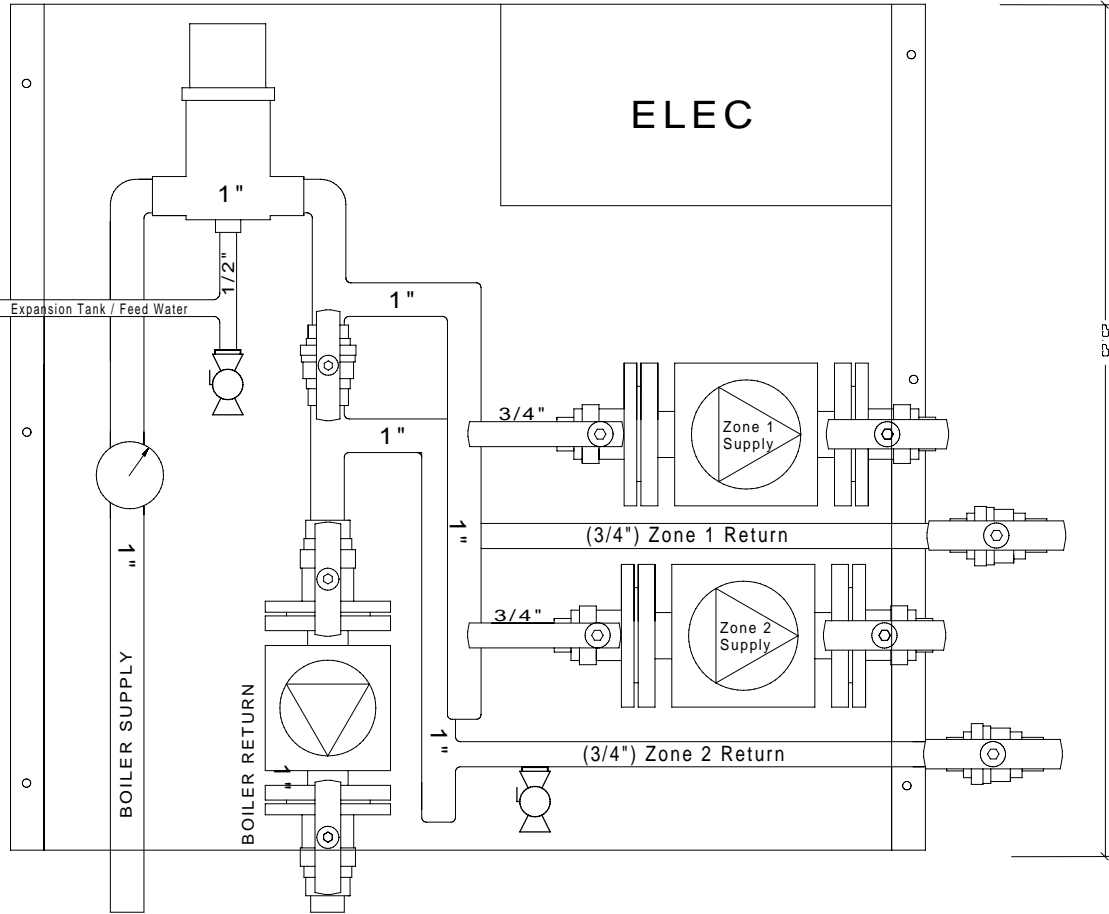

8 5/8"

27.25"

Legend

CIRCULATOR WITH SPRING CHECK VALVE

TRIDICATOR

ISOLATION VALVE

AIR VENT

PURGE VALVE

DO NOT SCALE DRAWING, DIMENSIONS ARE IN INCHES

Drawn by:

BR

Type:

Primary/Secondary Station

Part Number:

HP900200L-N

Model Number: